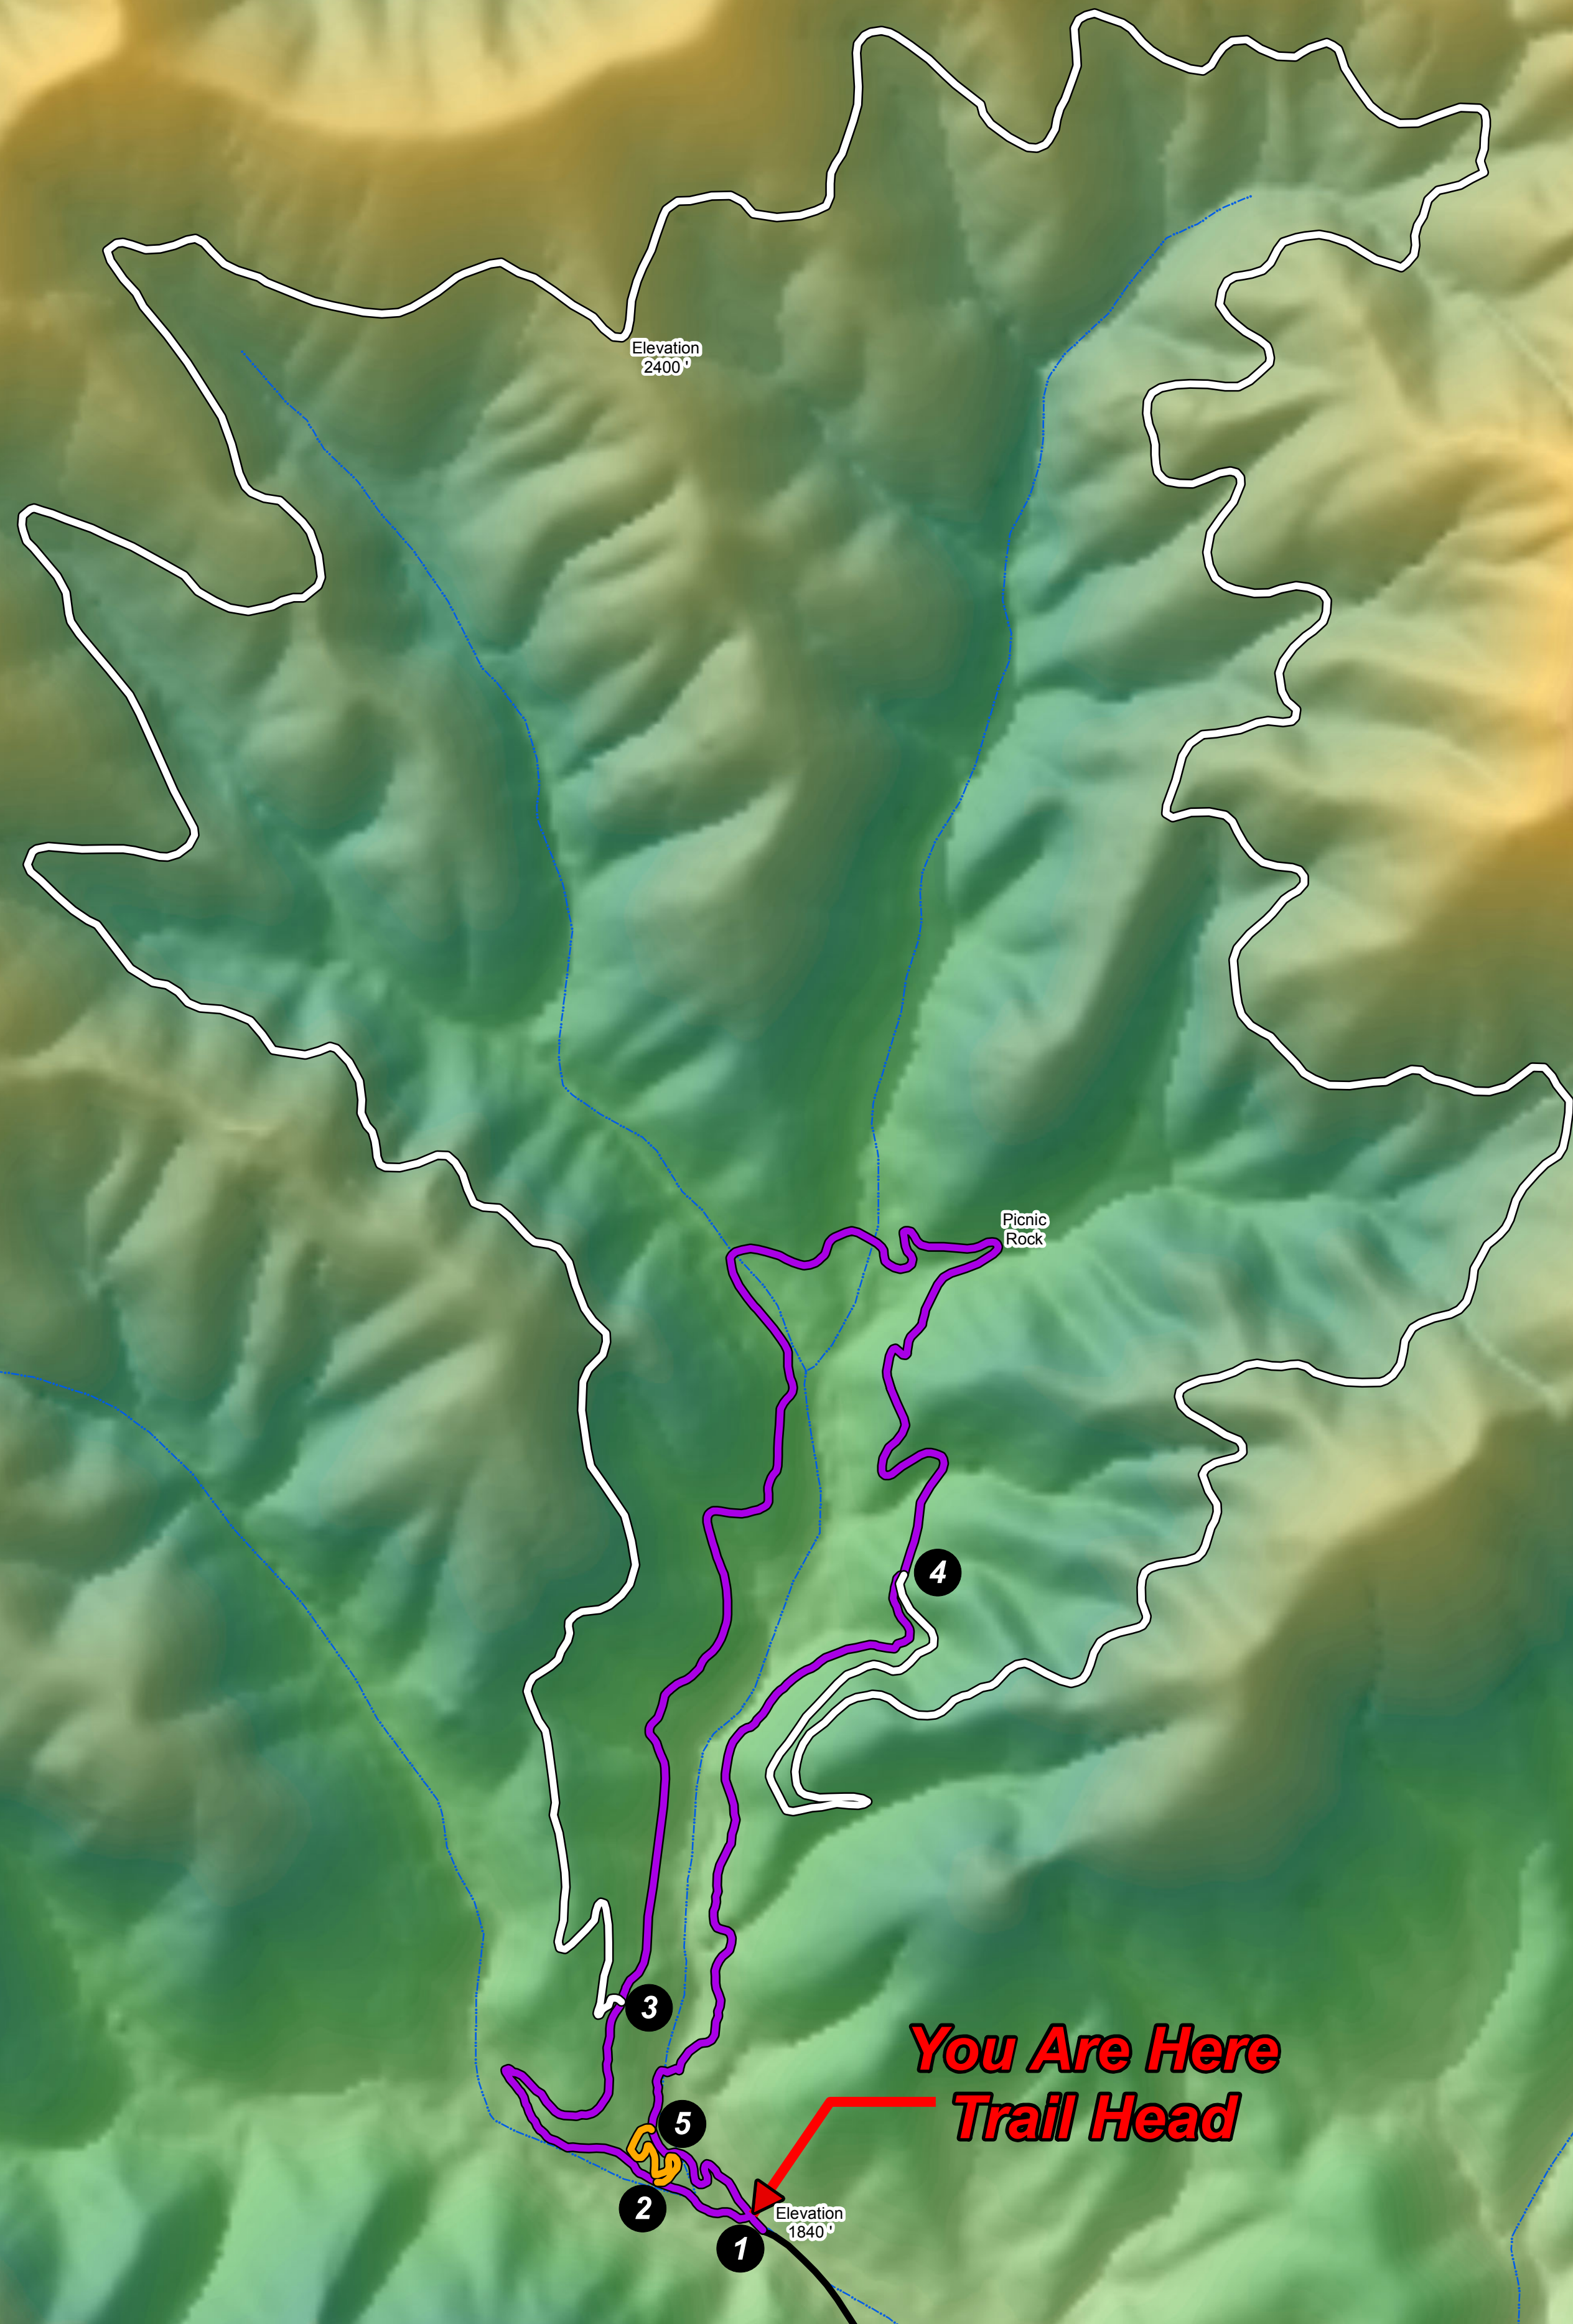

JUNCTION 1

Piney Knob Mountain Biking and Hiking Trails

Trail Name	
 Flaming Azalea	.10 Mile
 Grape Smuggler	2 Miles
 The Gobbler	5 Miles
 Entrance Road	1 Mile

Town of Murphy