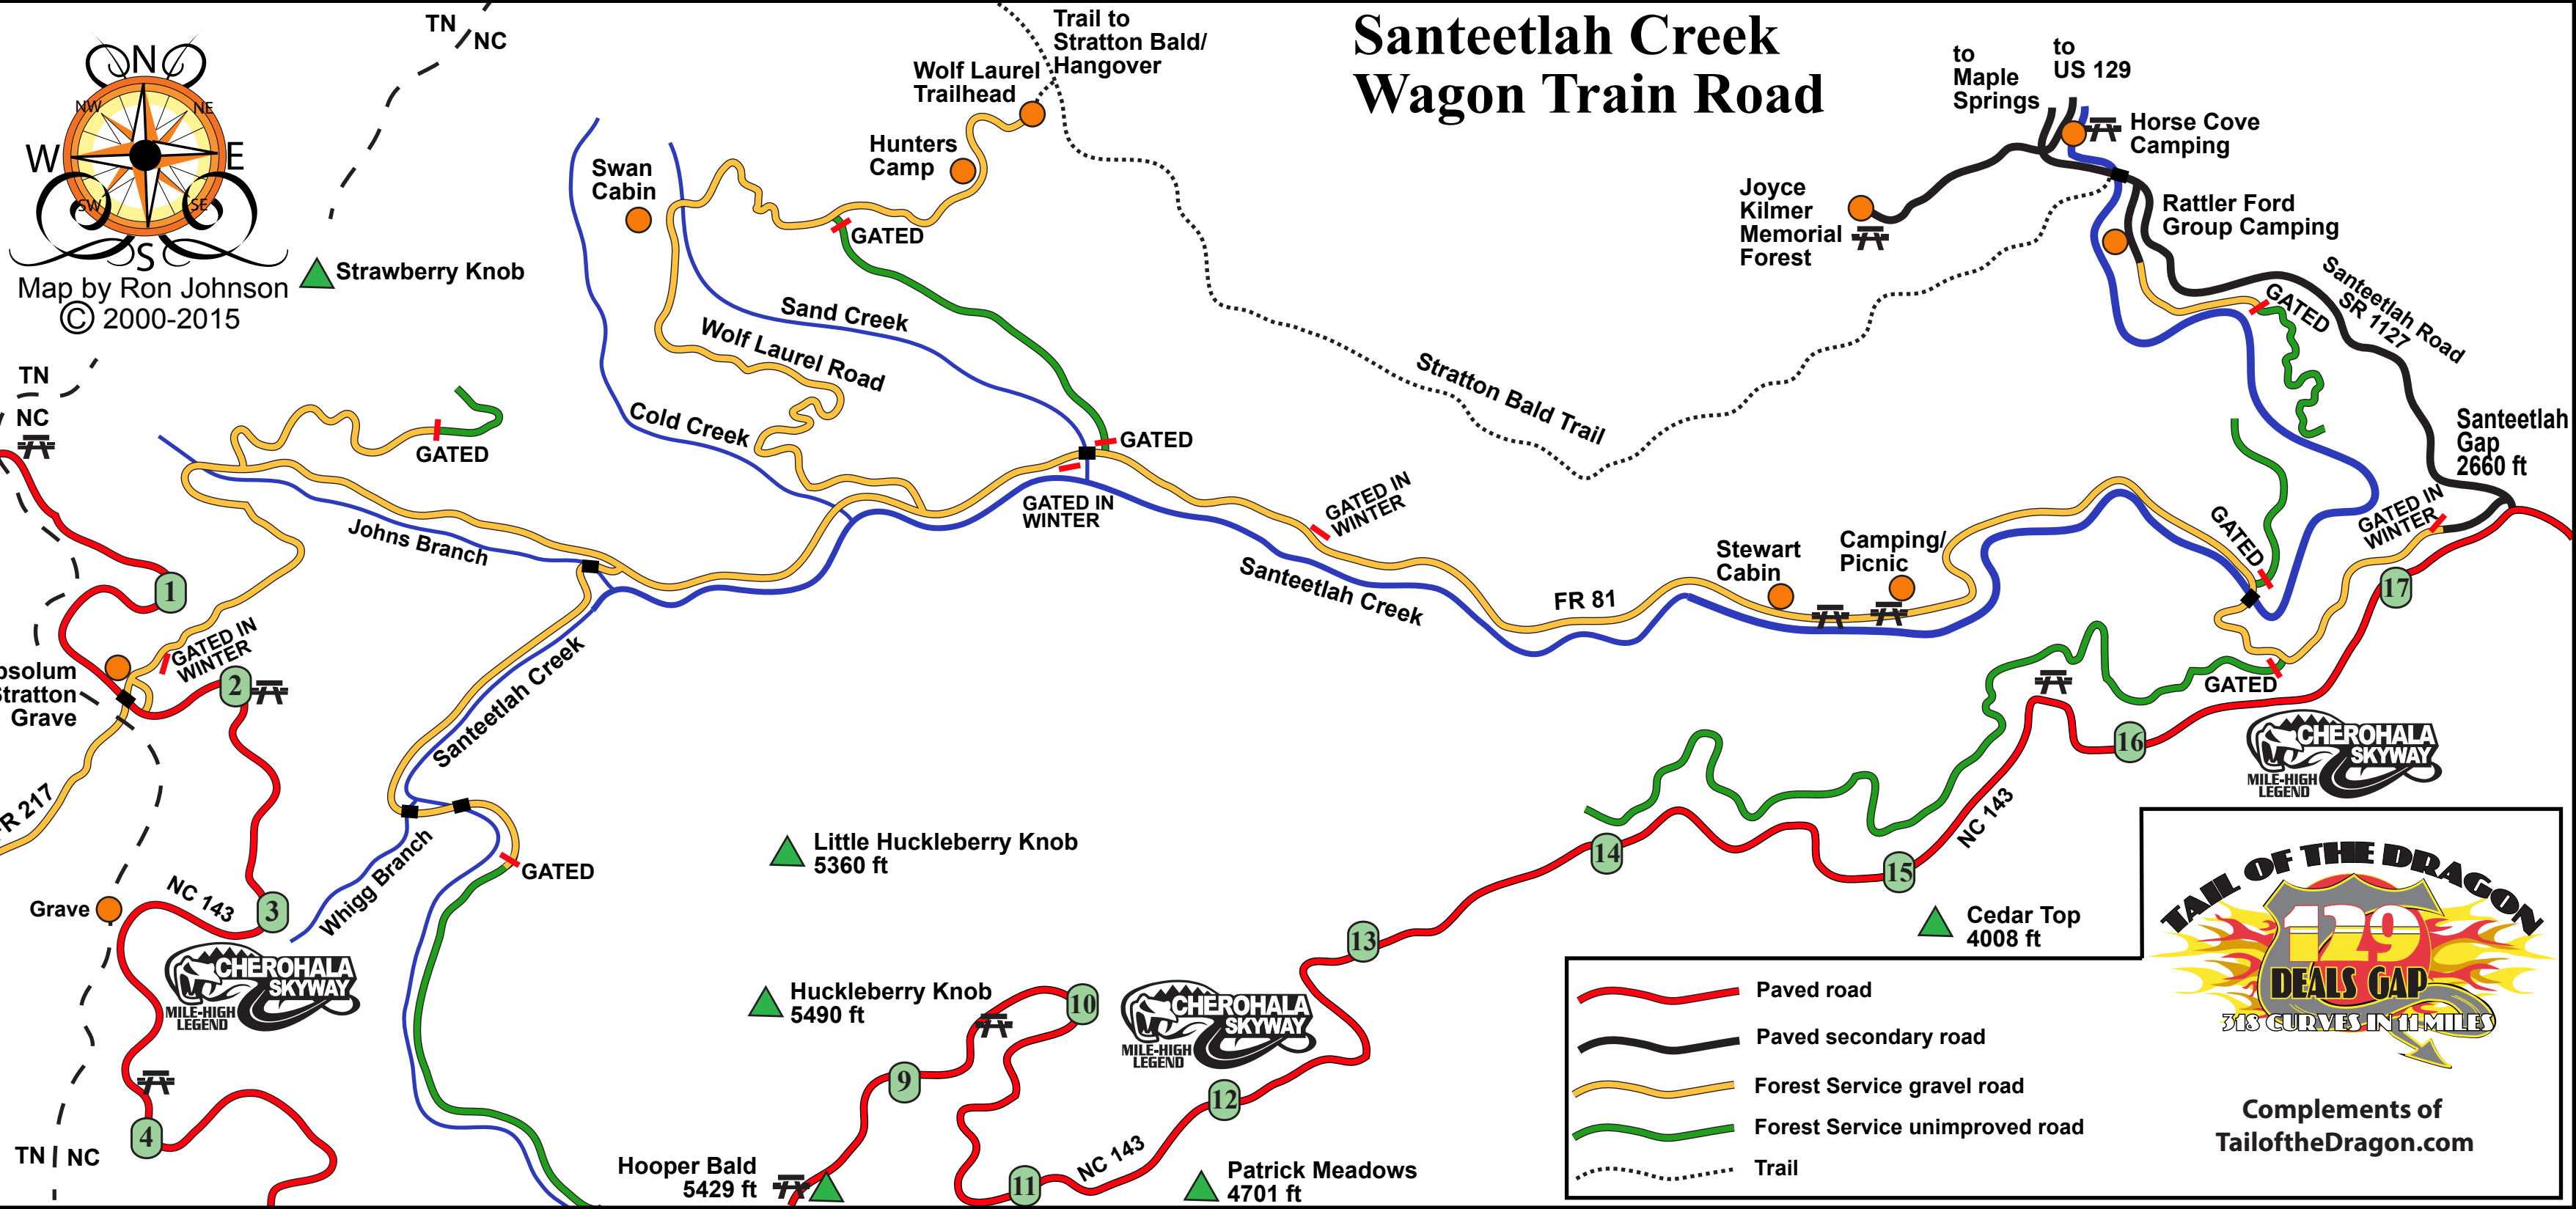

Santeetlah Creek Wagon Train Road

Map by Ron Johnson
© 2000-2015

▲ Strawberry Knob

TN
NC

TN | NC

-  Paved road
-  Paved secondary road
-  Forest Service gravel road
-  Forest Service unimproved road
-  Trail