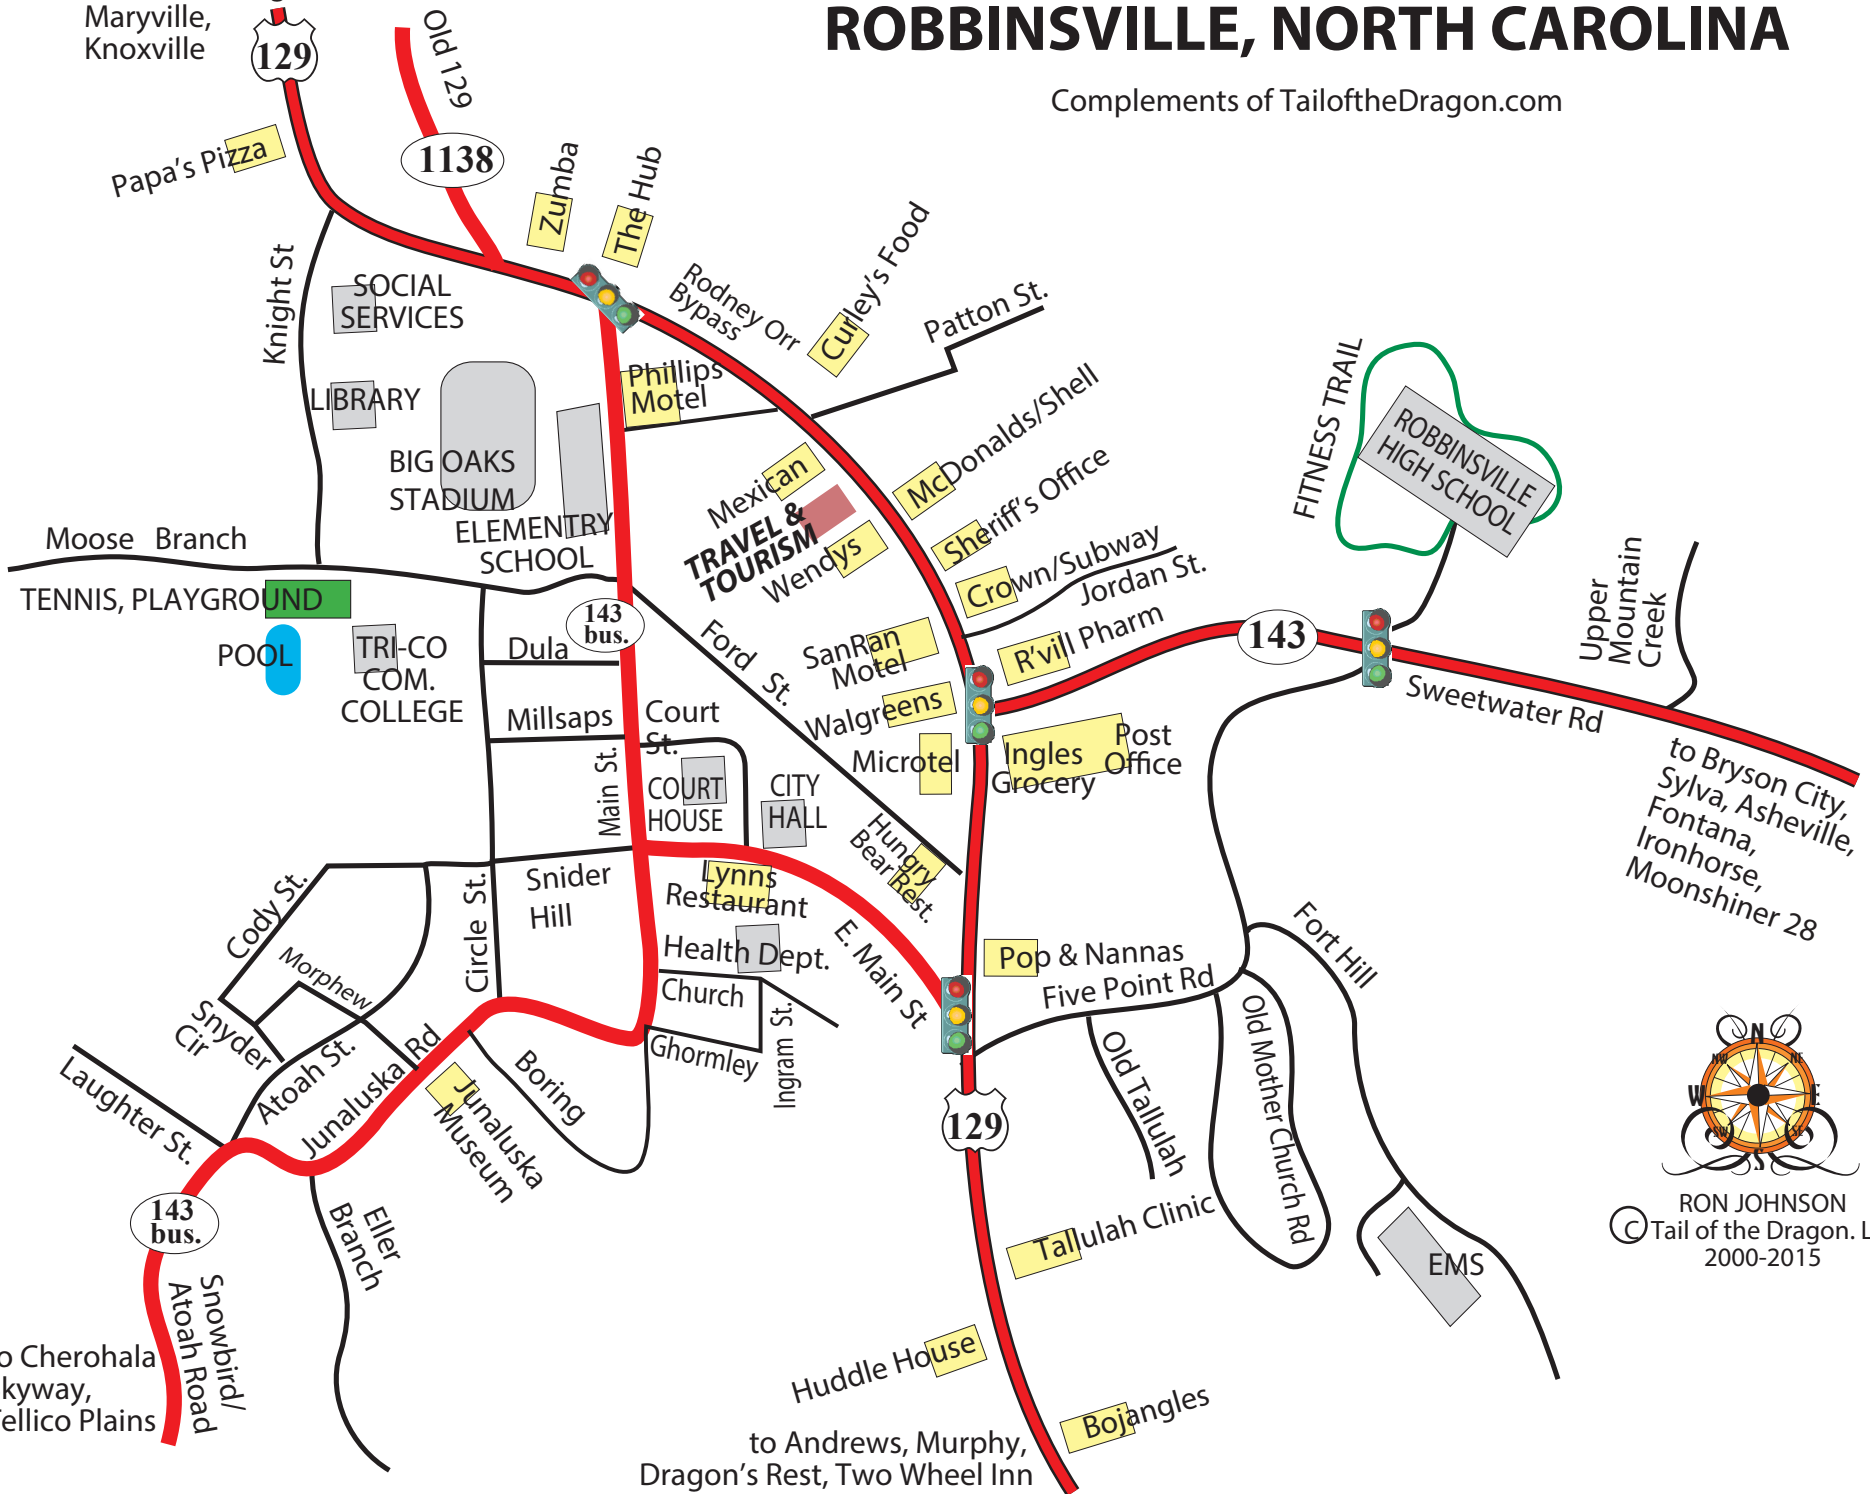

to Cherohala Skyway,  
Tail of the Dragon,  
Maryville,  
Knoxville

# ROBBINSVILLE, NORTH CAROLINA

Complements of TailoftheDragon.com

RON JOHNSON  
© Tail of the Dragon, LLC  
2000-2015

to Cherohala  
Skyway,  
Tellico Plains

to Andrews, Murphy,  
Dragon's Rest, Two Wheel Inn

to Bryson City,  
Sylva, Asheville,  
Fontana,  
Ironhorse,  
Moonshiner 28