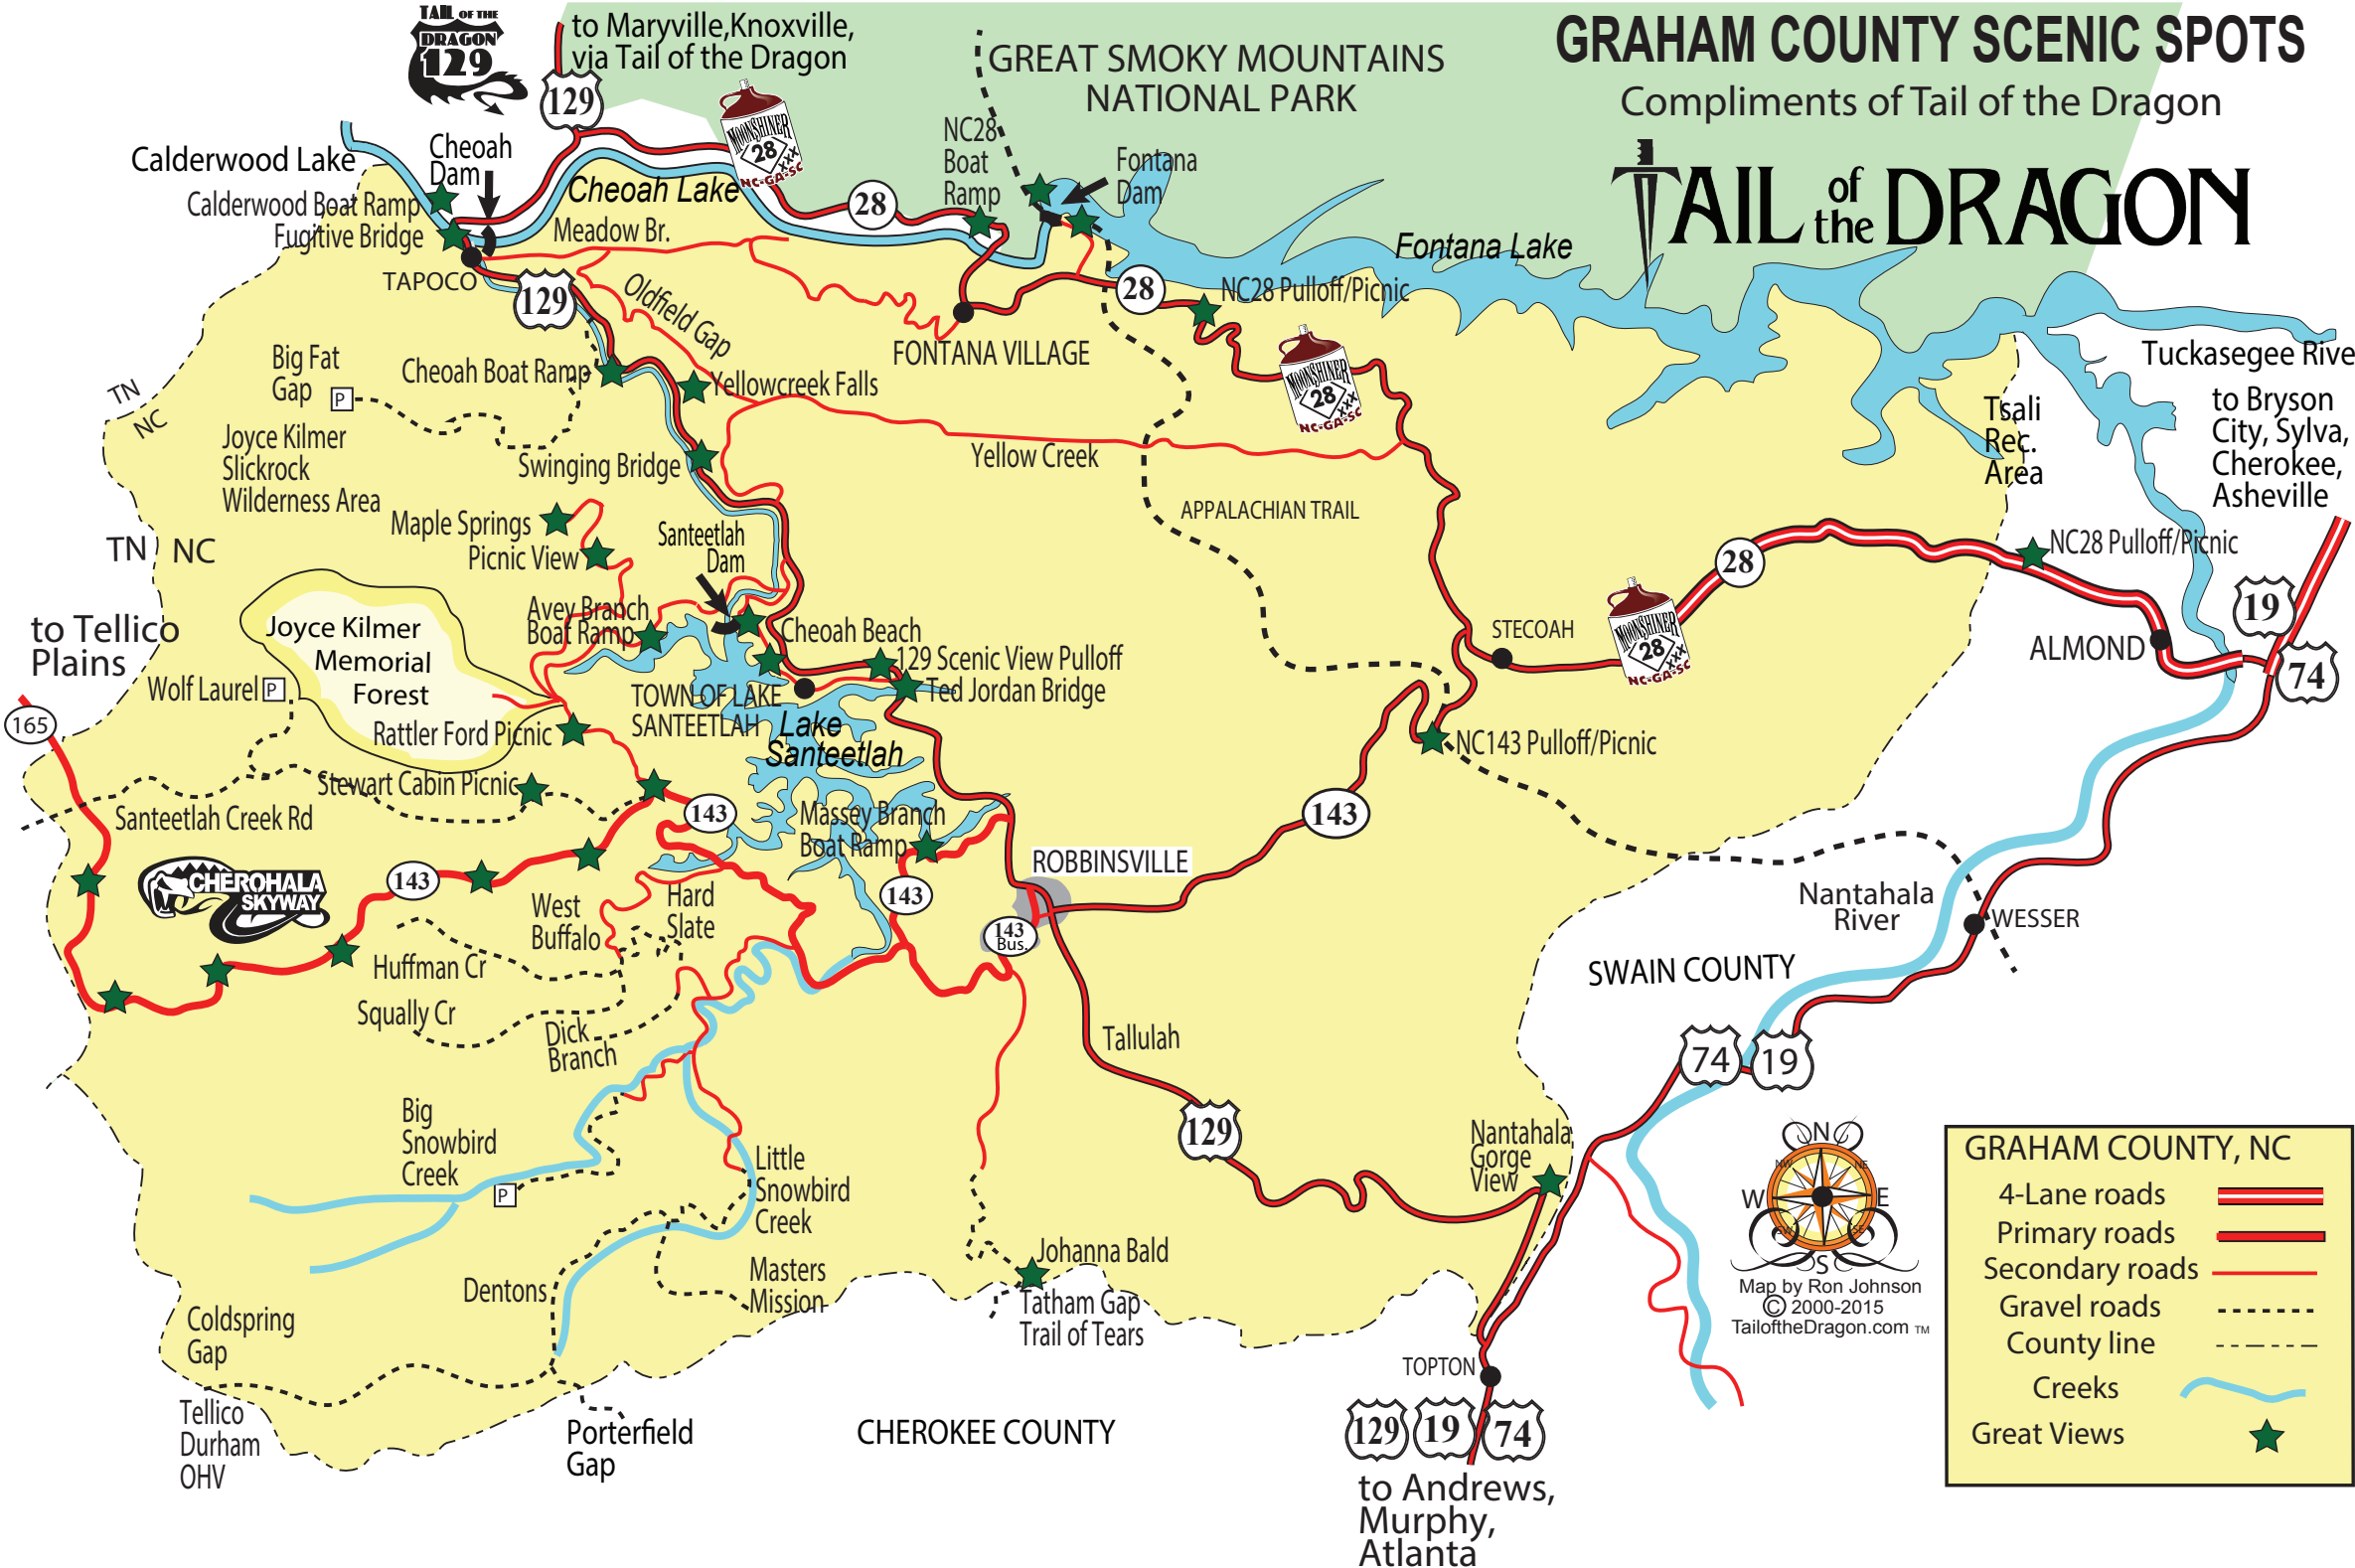

GRAHAM COUNTY SCENIC SPOTS

Compliments of Tail of the Dragon

GRAHAM COUNTY, NC

- 4-Lane roads
- Primary roads
- Secondary roads
- Gravel roads
- County line
- Creeks
- Great Views

Map by Ron Johnson
© 2000-2015
TailoftheDragon.com™

TOPTON
129 19 74
to Andrews,
Murphy,
Atlanta