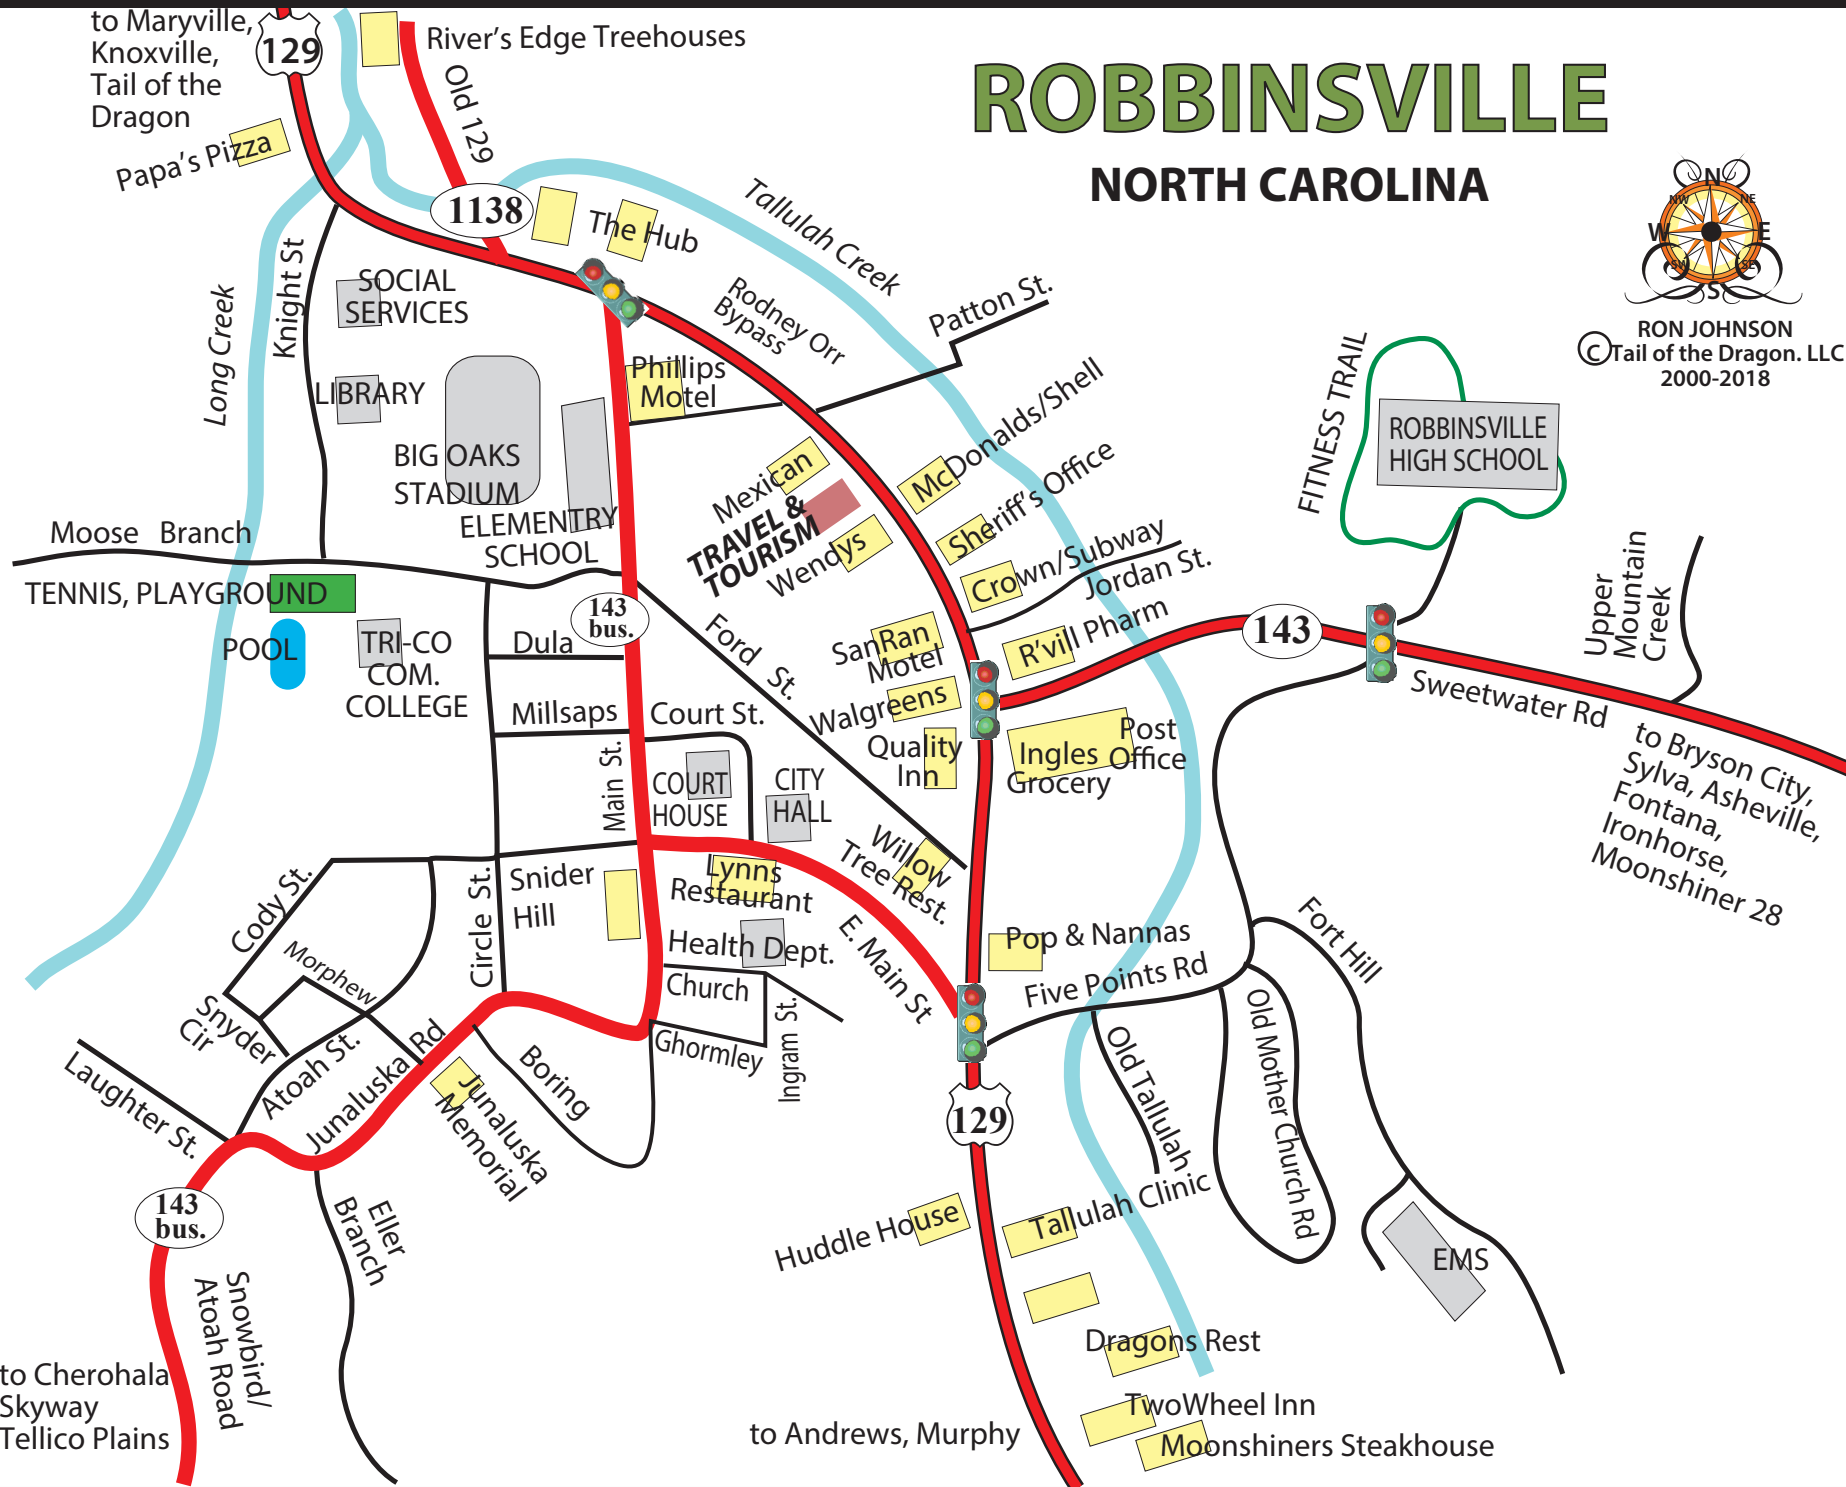

# ROBBINSVILLE

## NORTH CAROLINA

©RON JOHNSON  
©Tail of the Dragon, LLC  
2000-2018

to Maryville,  
Knoxville,  
Tail of the  
Dragon

129

1138

143 bus.

143

129

143 bus.

to Cherokee  
Skyway  
Tellico Plains

to Andrews, Murphy

to Bryson City,  
Sylva, Asheville,  
Fontana,  
Ironhorse,  
Moonshiner 28