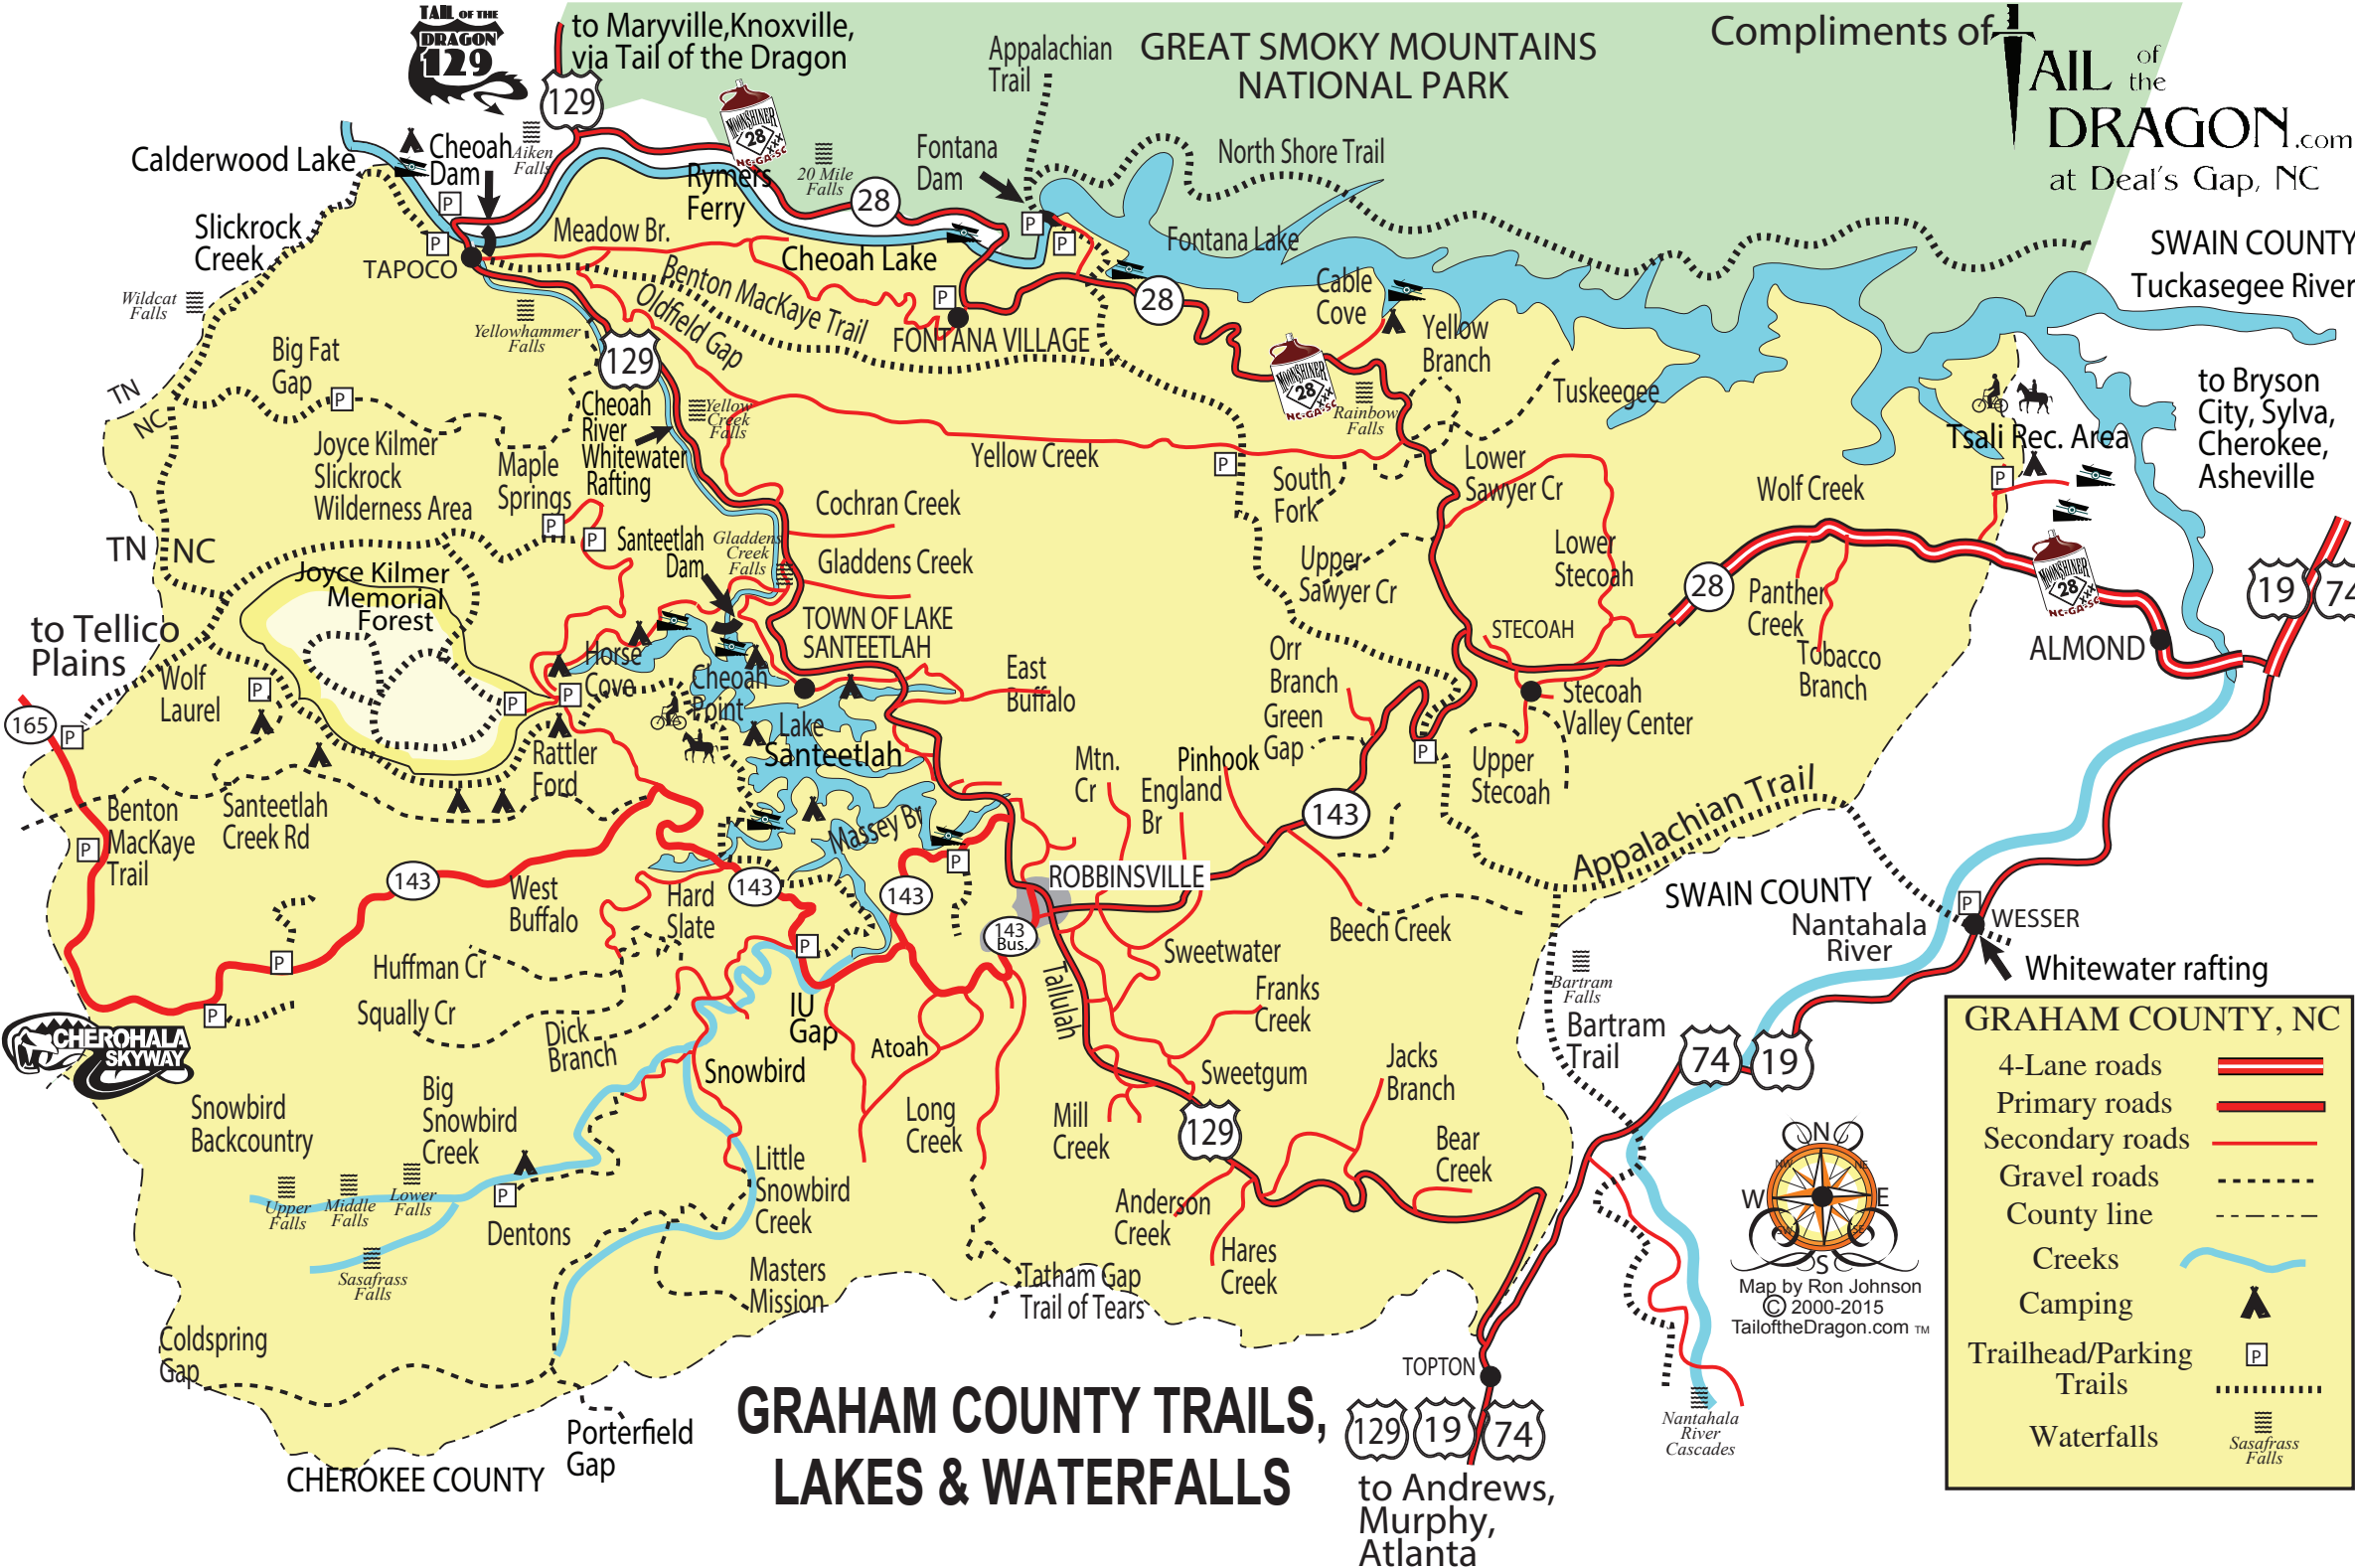

Compliments of **TAIL of the DRAGON.com**  
at Deal's Gap, NC

SWAIN COUNTY  
Tuckasegee River

to Bryson City, Sylva, Cherokee, Asheville

to Tellico Plains

to Maryville, Knoxville, via Tail of the Dragon

TOPTON  
to Andrews, Murphy, Atlanta

**GRAHAM COUNTY, NC**

- 4-Lane roads
- Primary roads
- Secondary roads
- Gravel roads
- County line
- Creeks
- Camping
- Trailhead/Parking Trails
- Waterfalls

Map by Ron Johnson  
© 2000-2015  
TailoftheDragon.com TM

Masters Mission

Porterfield Gap

Coldspring Gap

Dentons

Upper Falls

Middle Falls

Lower Falls

Big Snowbird Creek

Hares Creek

Sweetgum

Jacks Branch

Bear Creek

Sweetwater

Franks Creek

Beech Creek

Tallahah