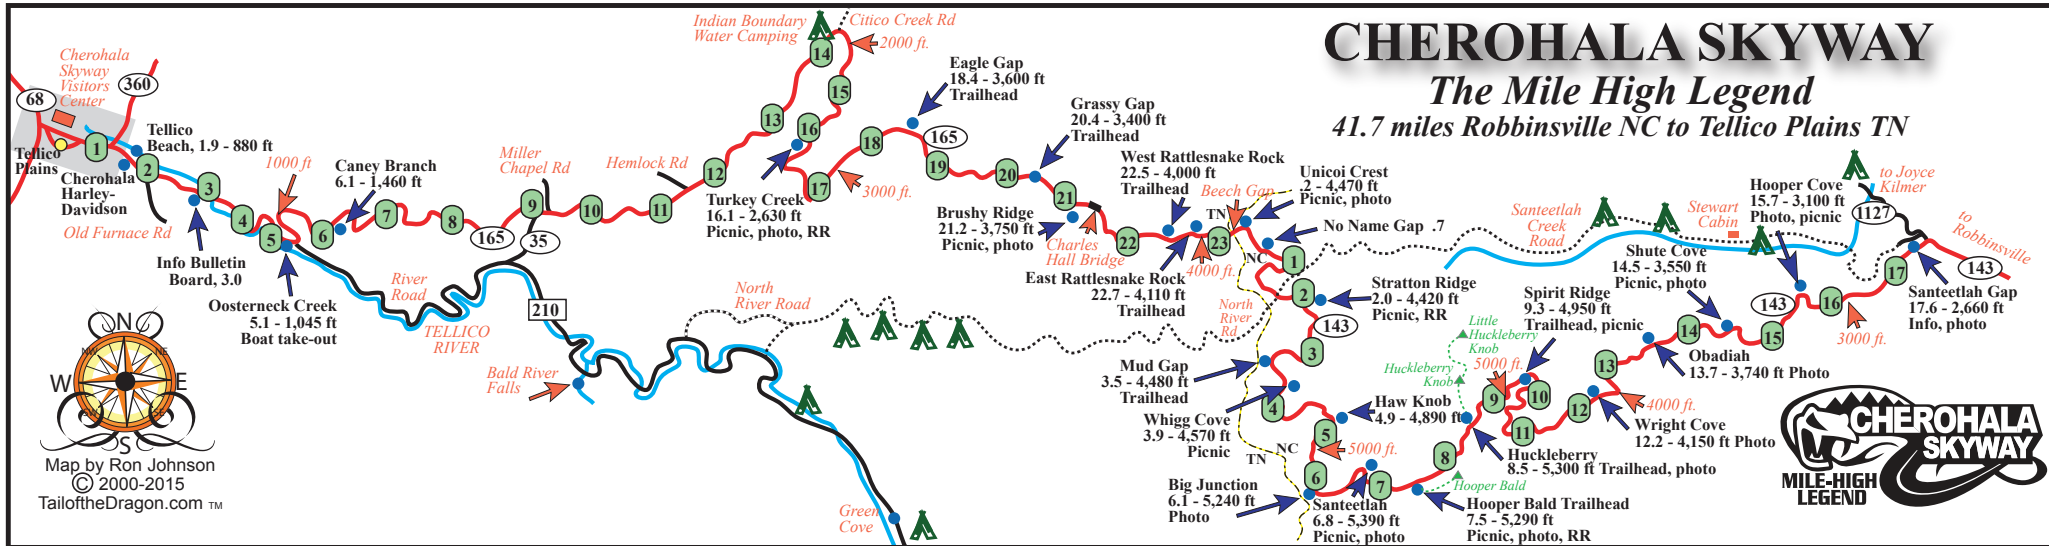

CHEROHALA SKYWAY

The Mile High Legend

41.7 miles Robbinsville NC to Tellico Plains TN

Map by Ron Johnson
© 2000-2015
TailoftheDragon.com™