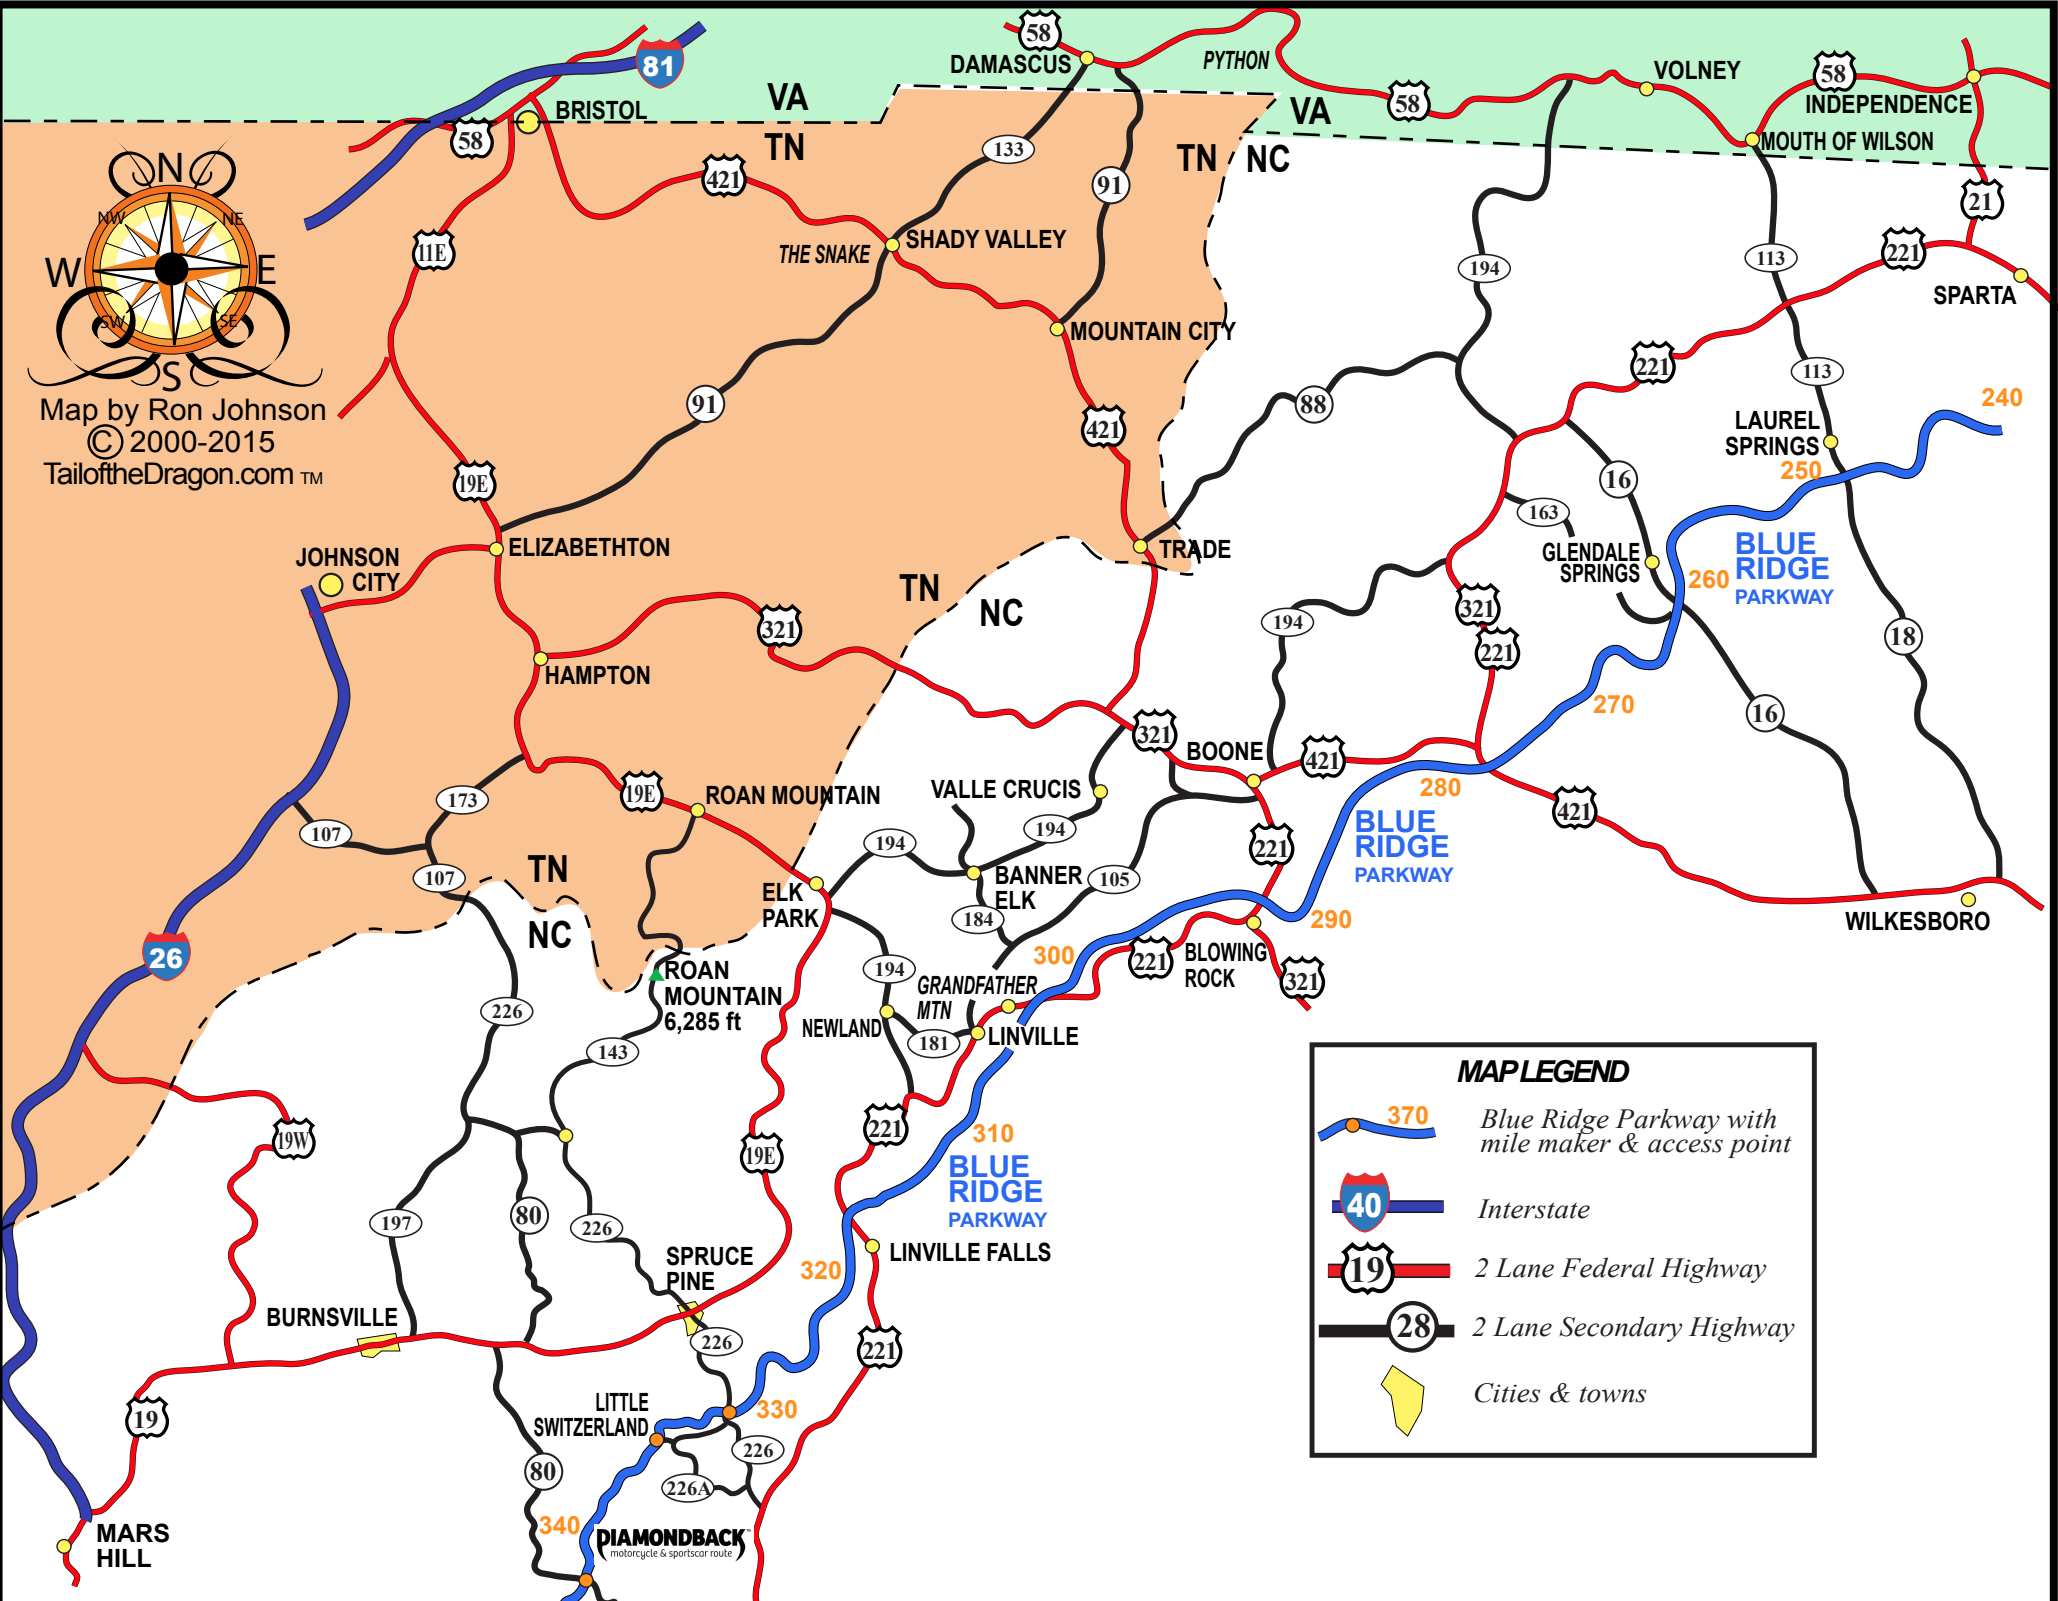

Map by Ron Johnson
© 2000-2015
TailoftheDragon.com™

MAP LEGEND

- 370 Blue Ridge Parkway with mile maker & access point
- Interstate
- 2 Lane Federal Highway
- 2 Lane Secondary Highway
- Cities & towns