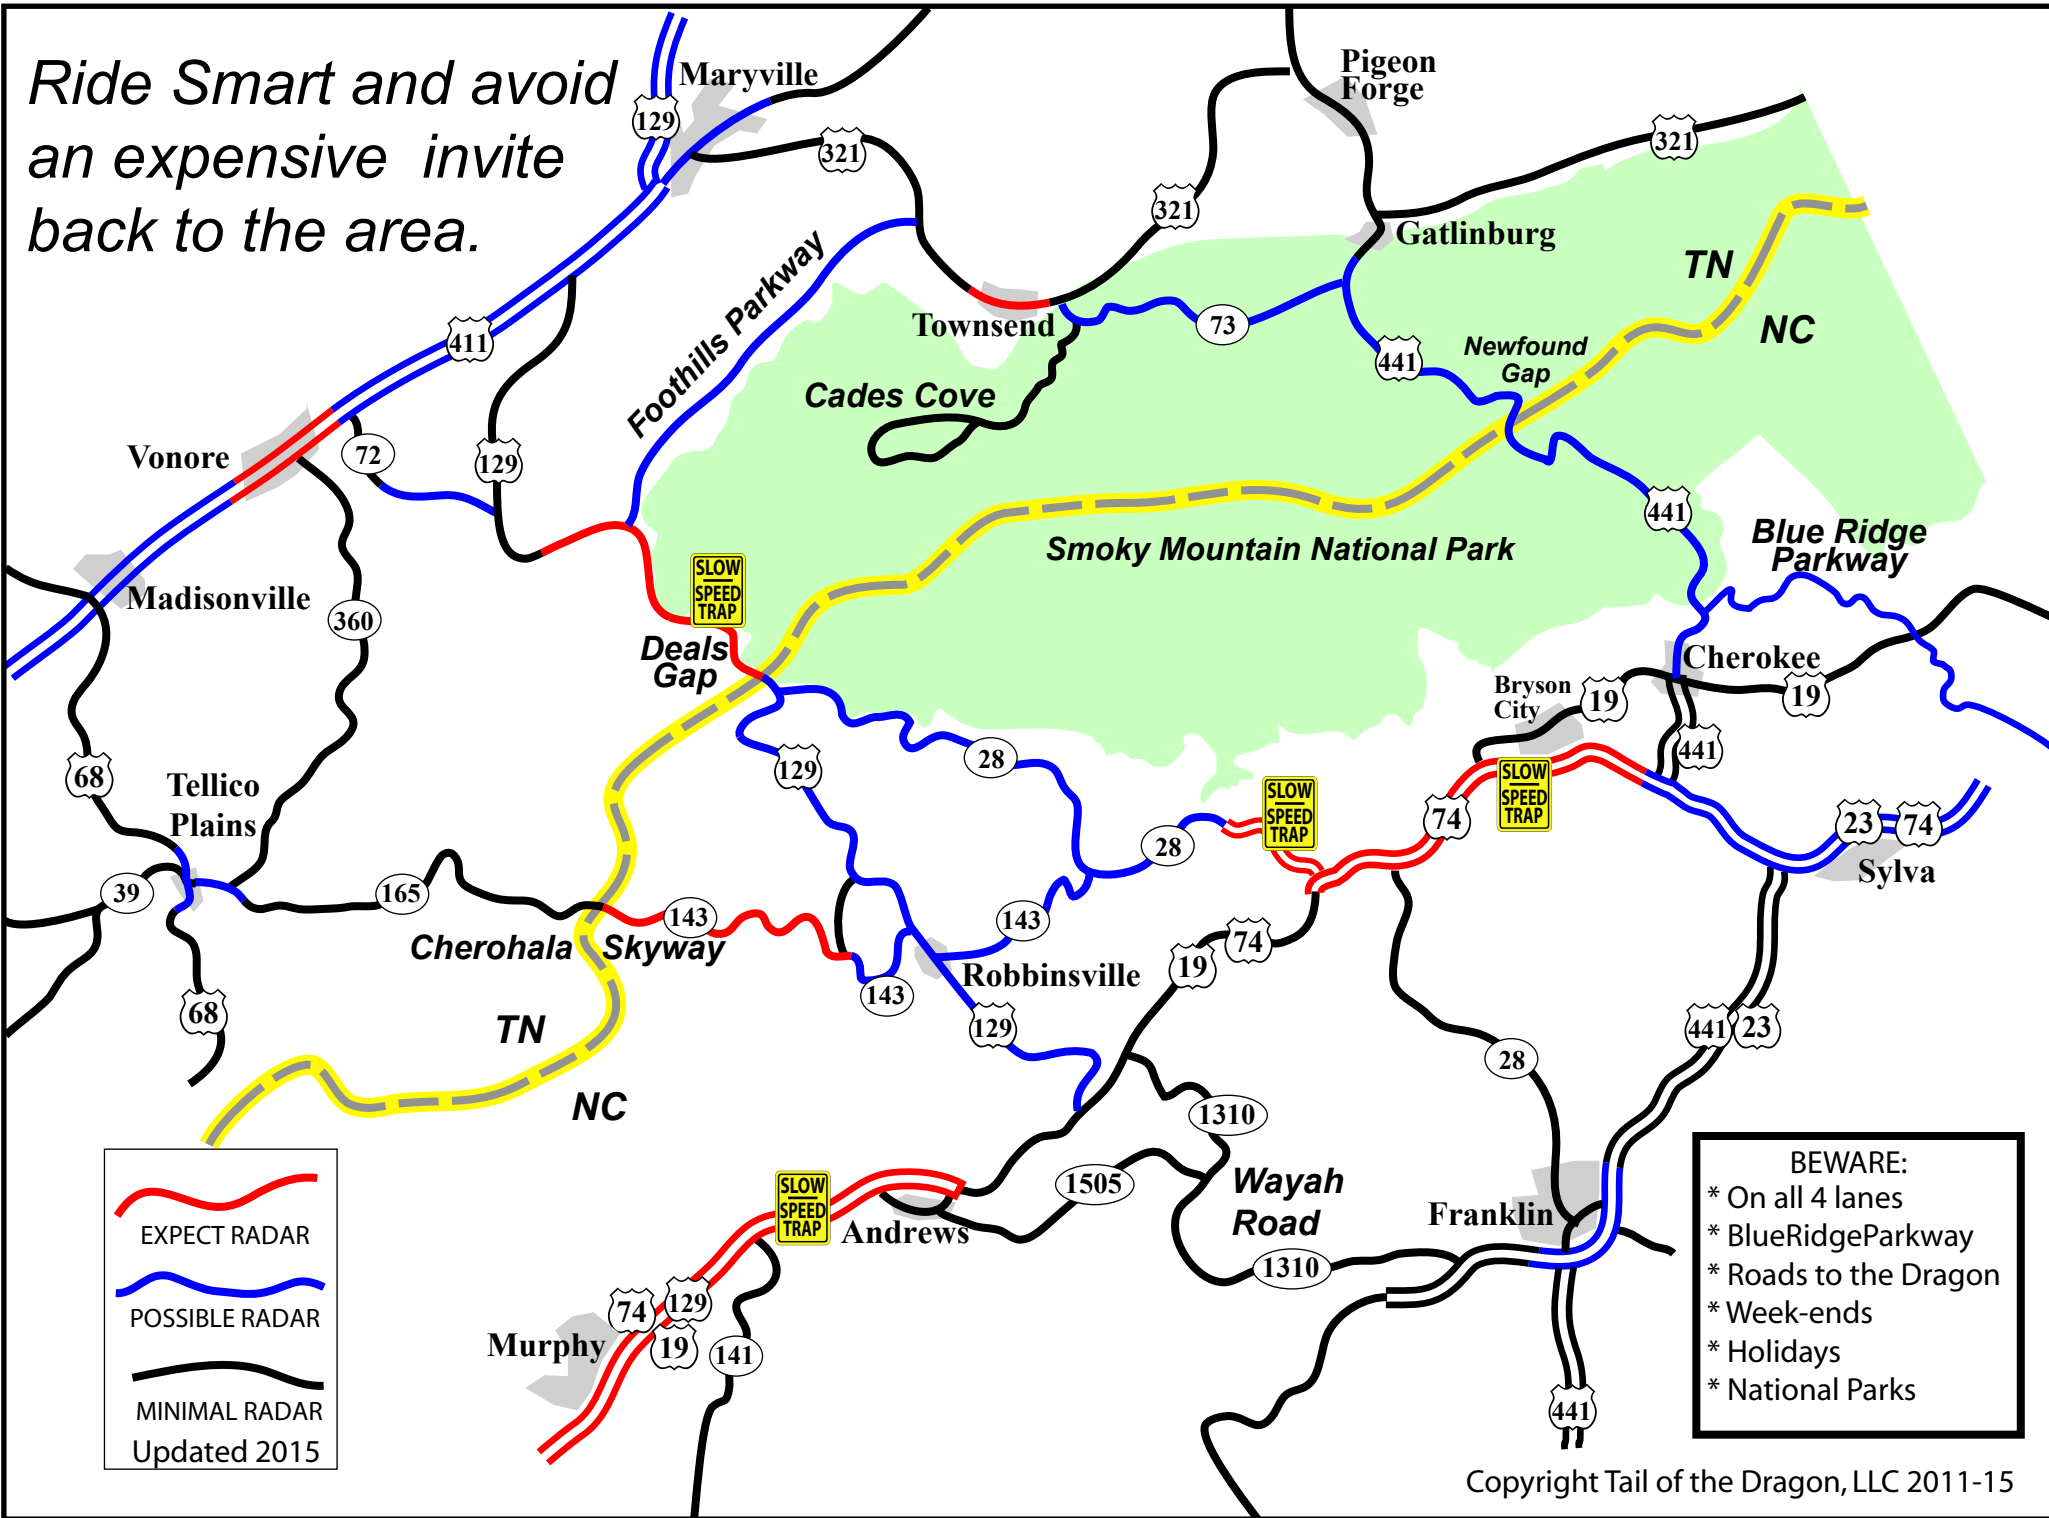

*Ride Smart and avoid an expensive invite back to the area.*

 EXPECT RADAR  
 POSSIBLE RADAR  
 MINIMAL RADAR  
 Updated 2015

**BEWARE:**

- \* On all 4 lanes
- \* BlueRidgeParkway
- \* Roads to the Dragon
- \* Week-ends
- \* Holidays
- \* National Parks